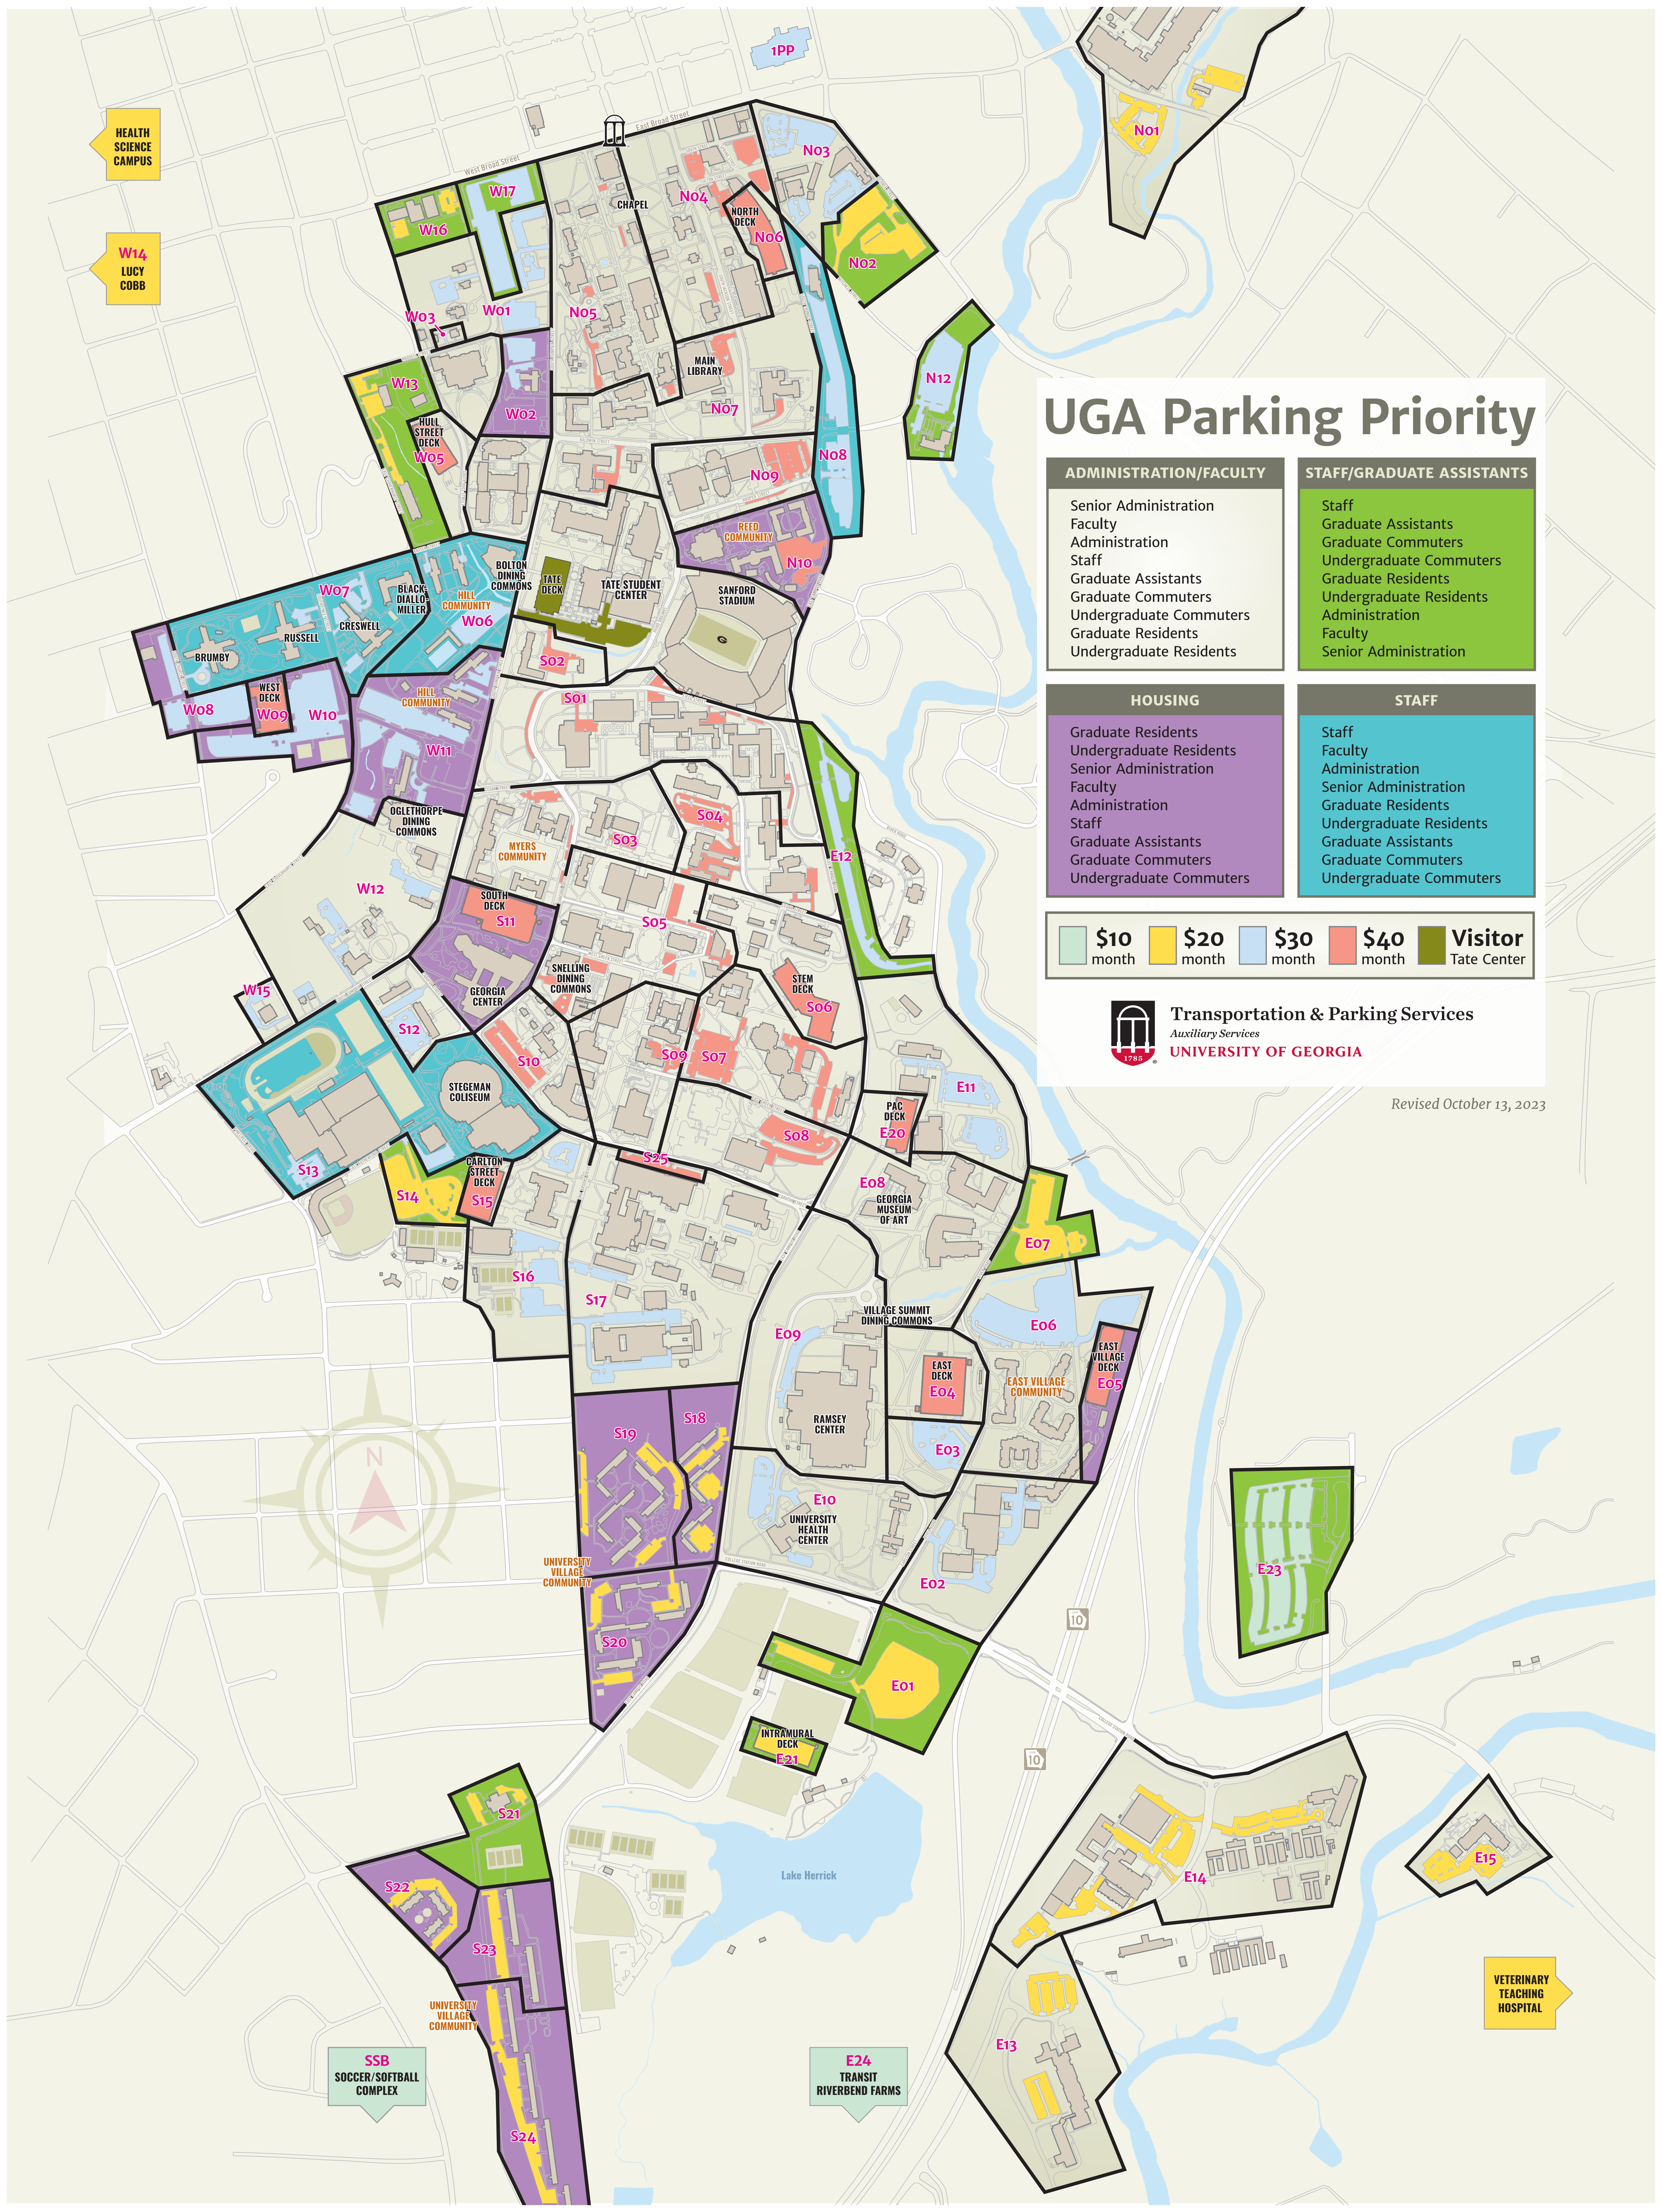

UGA Parking Priority

ADMINISTRATION/FACULTY	STAFF/GRADUATE ASSISTANTS
Senior Administration Faculty Administration Staff Graduate Assistants Graduate Commuters Undergraduate Commuters Undergraduate Residents	Staff Graduate Assistants Graduate Commuters Undergraduate Commuters Graduate Residents Undergraduate Residents Administration Faculty Senior Administration
HOUSING	STAFF
Graduate Residents Undergraduate Residents Senior Administration Faculty Administration Staff Graduate Assistants Graduate Commuters Undergraduate Commuters	Staff Faculty Administration Senior Administration Graduate Residents Undergraduate Residents Graduate Assistants Graduate Commuters Undergraduate Commuters

\$10 month	\$20 month	\$30 month	\$40 month	Visitor Tate Center
------------	------------	------------	------------	------------------------

Transportation & Parking Services
 Auxiliary Services
UNIVERSITY OF GEORGIA

Revised October 13, 2023

HEALTH SCIENCE CAMPUS

W14 LUCY COBB

VETERINARY TEACHING HOSPITAL

SSB SOCCER/SOFTBALL COMPLEX

E24 TRANSIT RIVERBEND FARMS